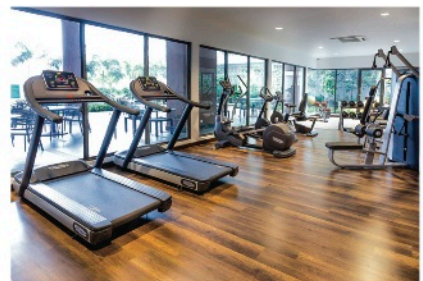

### FACILITIES & SERVICES

- 3-tier 24-hour security
- Swimming and wading pools
- High-end gymnasium

- Sky Park
- Self-service launderette
- Children's playground and playroom